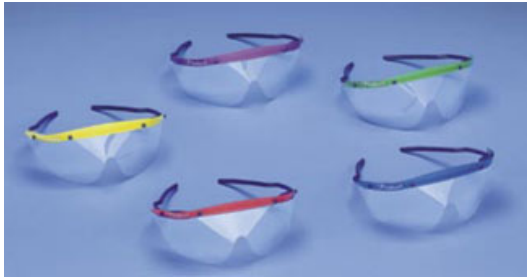

One size

- Worn Alone
- Vented Sides
- Latex Safe
- Easily adjustable elastic strap
- Optical quality lenses for clarity of vision
- 99.9% UV protection

Sturdy, comfortable, snug-fitting for excellent fluid protection. Vented for additional comfort and reduced fogging.

Model No. 11000-328

Frame Clear

One size

Embrace Protective Goggles

5860-C Hollister Avenue  
Santa Barbara, CA 93117 U.S.A

Tel: (805) 967 1153  
Fax: (805) 967 1295

Home: [www.tecfe.com](http://www.tecfe.com)  
Email: [tecfe@tecfe.com](mailto:tecfe@tecfe.com)

- Worn Alone
- Wrap-around frame
- Secure & comfortable fit
- Non perforated lenses
- Anti-fog on both sides
- Top-down fluid protection ridge
- Fits over prescription glasses
- Latex Safe

The shield can be replaced in a matter of seconds providing extremely economical eye fluid protection.